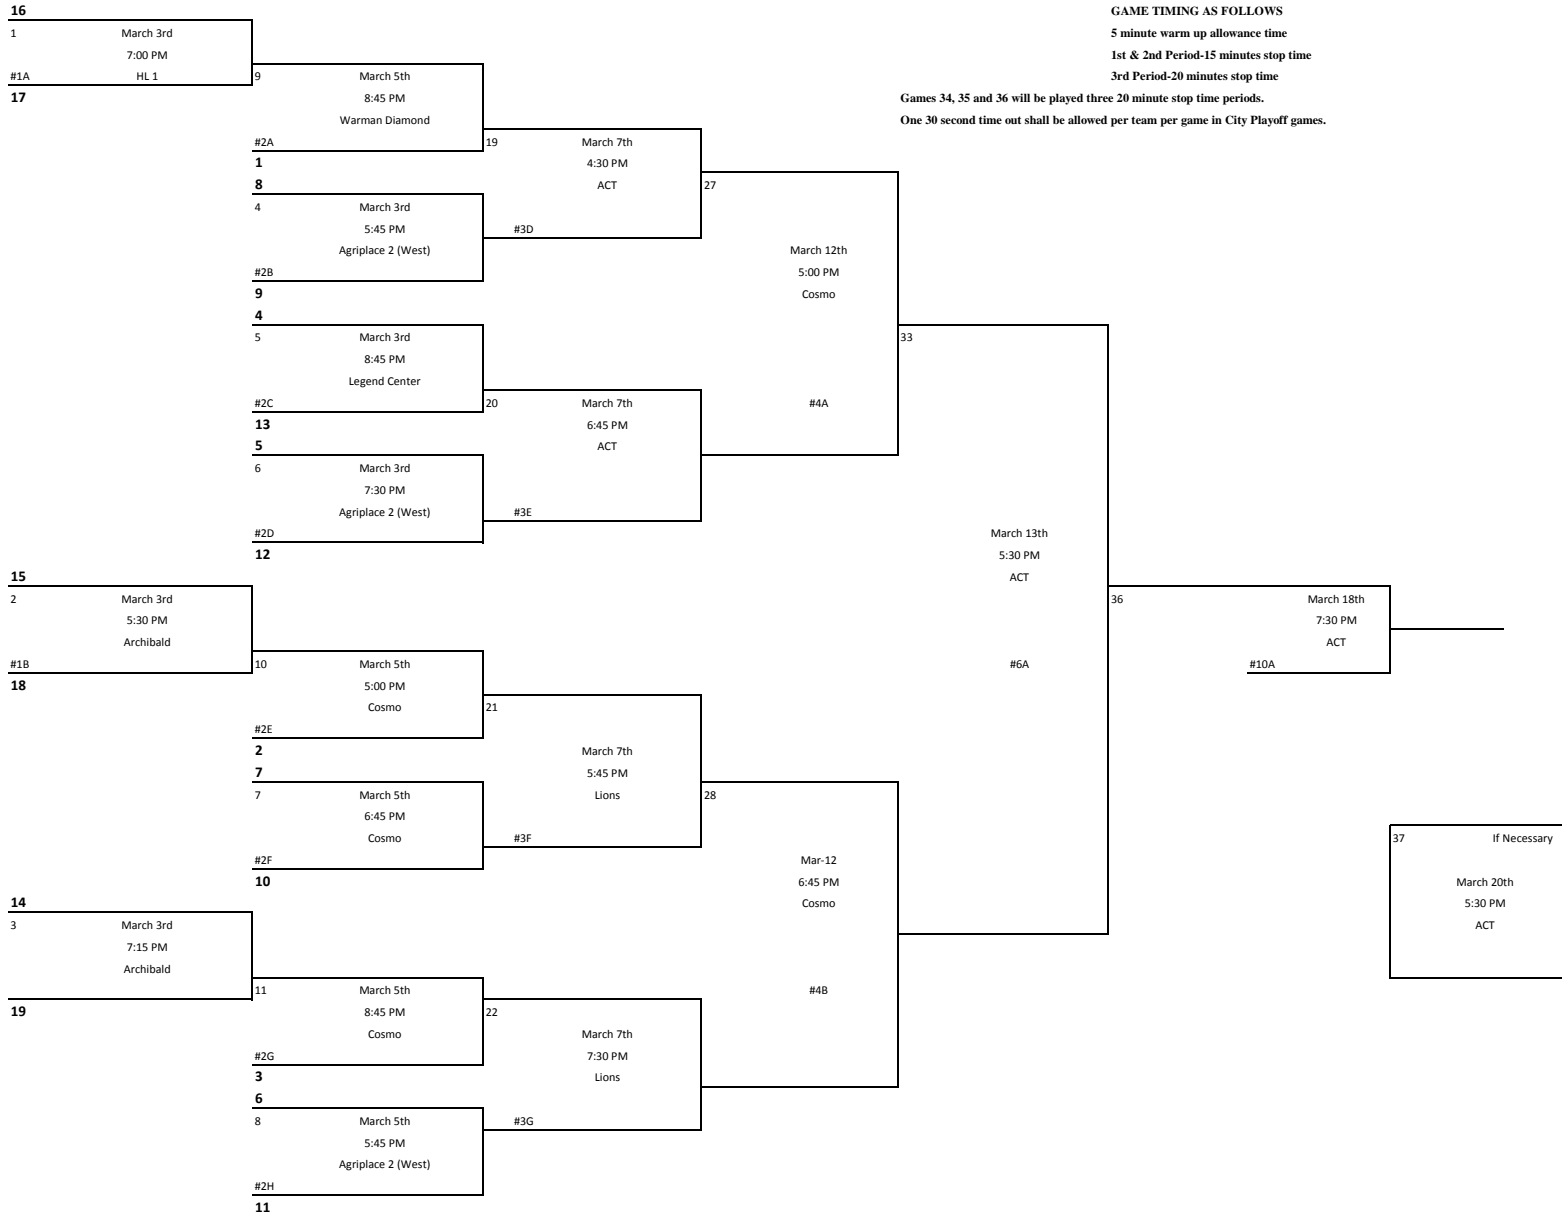

Peewee A - Tier 2

Winners Bracket

Losers Bracket